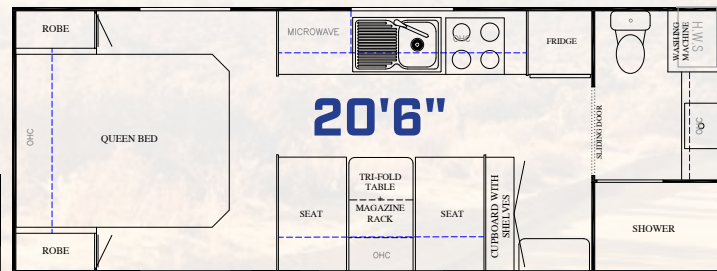

Plumbing Features

- 2 x 95 Litre Fresh Water tanks
- 1 x 95 Litre Drinking Water Tank
- 1 x 95 Litre Grey Water Tank
- External Hot & Cold Shower
- 180 Litre Compressor Fridge
- Porcelain Toilet
- Gas & Electric Hot Water
- Gas Bayonet near front tunnel boot
- Slide Out Kitchen (Sink & BBQ)
- Washing machine – Top or Front loader *

FAMILY LAYOUTS

PLEASE NOTE: All layouts and specifications are subject to change without notice.