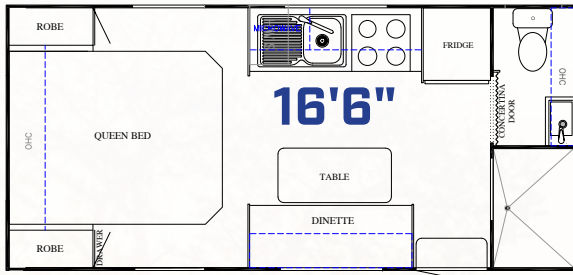

Plumbing Features

- 2 x 95 Litre Fresh Water tanks
- 1 x 95 Litre Drinking Water Tank
- 1 x 95 Litre Grey Water Tank
- External Hot & Cold Shower
- 180 Litre Compressor Fridge
- Porcelain Toilet
- Gas & Electric Hot Water
- Gas Bayonet near front tunnel boot
- Slide Out Kitchen (Sink & BBQ)
- Washing machine – Top or Front loader *

FAMILY LAYOUTS

PLEASE NOTE: All layouts and specifications are subject to change without notice.