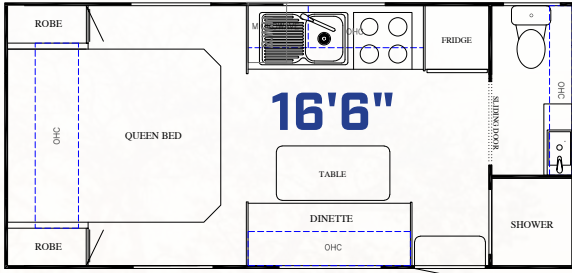

Plumbing Features

- 2 x 95 Litre Fresh Water tanks
- 1 x 95 Litre Drinking Water Tank
- 1 x 95 Litre Grey Water Tank
- External Hot & Cold Shower
- 180 Litre Compressor Fridge
- Porcelain Toilet
- Gas & Electric Hot Water
- Gas Bayonet near front tunnel boot
- Slide Out Kitchen (Sink & BBQ)
- Washing machine – Top or Front loader *

COUPLES LAYOUTS

FAMILY LAYOUTS

PLEASE NOTE: All layouts and specifications are subject to change without notice.