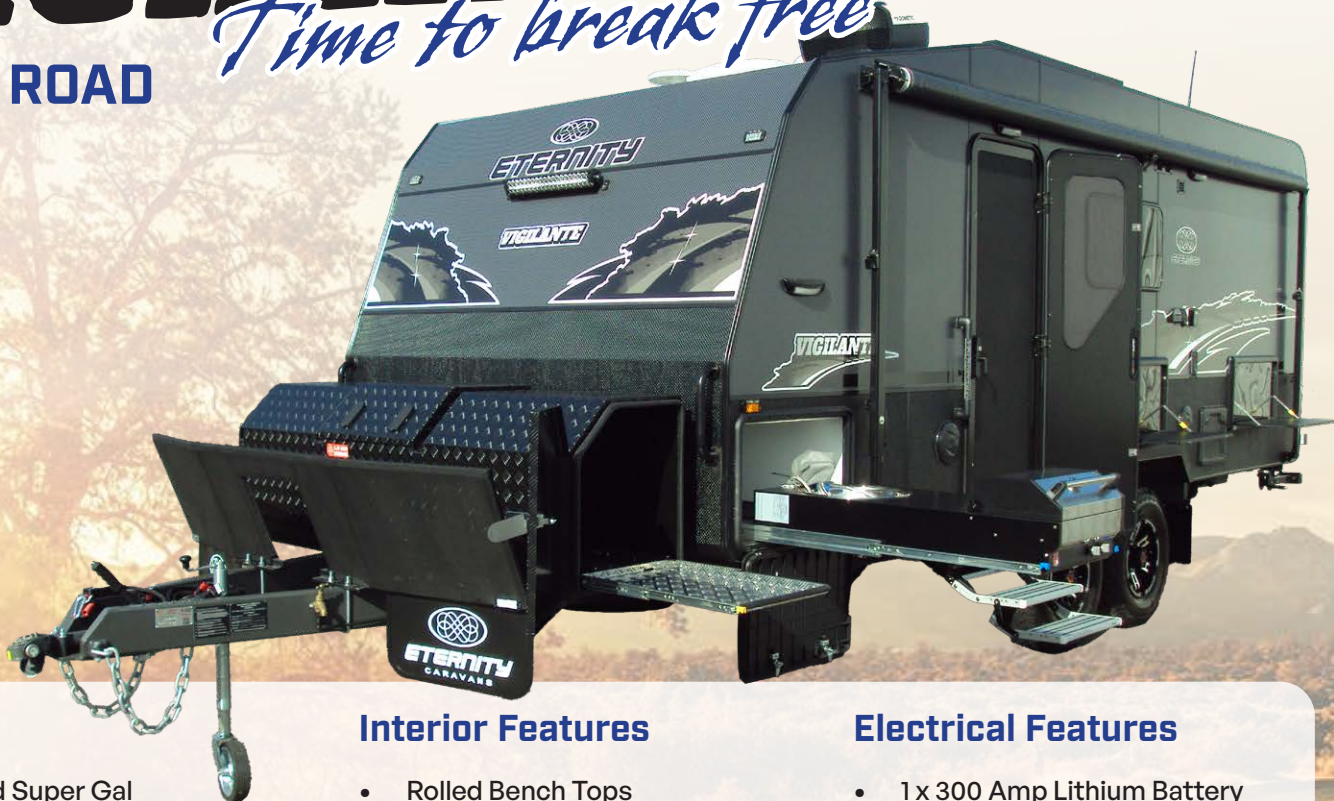

VIGILANTE

Time to break free

OFF ROAD

Chassis

- Painted Super Gal Chassis 2" or 4" raiser *
- 6" Extended A Frame
- Recessed D035 Hitch
- Alloy Toolbox incl. 2 x slides & internal gas bottle storage
- Stone Guard
- Independent Dual Shock Suspension
- Battery box mounted externally
- 2 x 9kg Gas Bottles
- Alloy pull out step
- 3 arm rear bumper *
- Spare tyre

Exterior Features

- Grey Alloy Composite Panels
- Alloy plate – Front / Sides & Rear
- Full length roll out awning including Centre support cradle
- Premium Double Glazed windows including block out blinds & fly screens
- Triple lock security door
- Maxi Fan deluxe incl. rain sensor
- Dometic Dust Reduction System
- 2 x Exhaust Hatches to ensuite
- 2 x Picnic Table incl. LED light
- Full tunnel boot with easy access
- Ensuite window

Electrical Features

- 1 x 300 Amp Lithium Battery
- 3 x 170-Watt Solar Panel
- 2 x External Marine grade speakers
- 2 x Internal speakers
- 3 x Annex lights – incl. Bug Free Option
- 12 Volt fans in bunks & main bed area
- Front & Rear Flood Lights
- Rear View Camera including screen for in car installation
- 24" 12 volt TV – incl. external mounting bracket
- External Antenna
- Projecta Battery MGM System
- ALKO ESC
- Reading Lights incl. USB points
- Power point in bed side nooks
- LED light over sink & Vanity
- 12 volt & USB outlets in seating area
- Low Profile Air conditioner