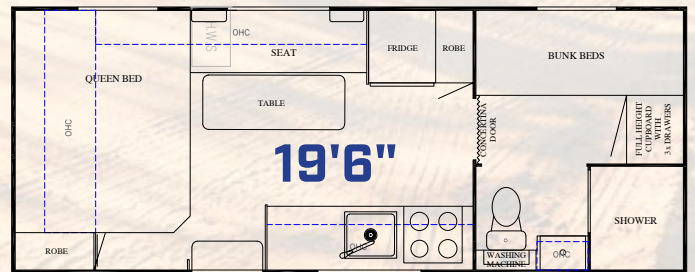

Plumbing Features

- 2 x 95 Litre Fresh Water tanks
- 1 x 95 Litre Drinking Water Tank
- 1 x 95 Litre Grey Water Tank
- External Hot & Cold Shower
- 180 Litre Compressor Fridge
- Porcelain Toilet
- Gas & Electric Hot Water
- Gas Bayonet near front tunnel boot
- Slide Out Kitchen (Sink & BBQ)
- Washing machine – Top or Front loader *

COUPLES LAYOUTS

FAMILY LAYOUTS

PLEASE NOTE: All layouts and specifications are subject to change without notice.