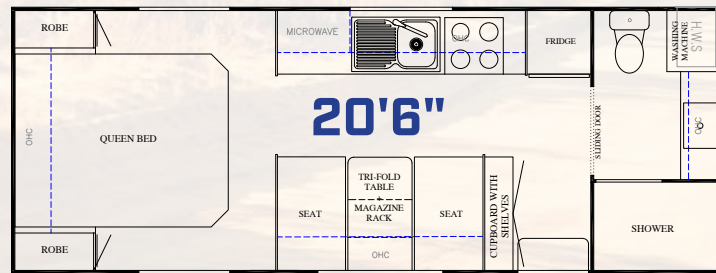

Plumbing Features

- 2 x 95 Litre Fresh Water tanks
- 1 x 95 Litre Drinking Water Tank
- 1 x 95 Litre Grey Water Tank
- External Hot & Cold Shower
- 180 Litre Compressor Fridge
- Porcelain Toilet
- Gas & Electric Hot Water
- Gas Bayonet near front tunnel boot
- Slide Out Kitchen (Sink & BBQ)
- Washing machine – Top or Front loader *

COUPLES LAYOUTS

FAMILY LAYOUTS

PLEASE NOTE: All layouts and specifications are subject to change without notice.