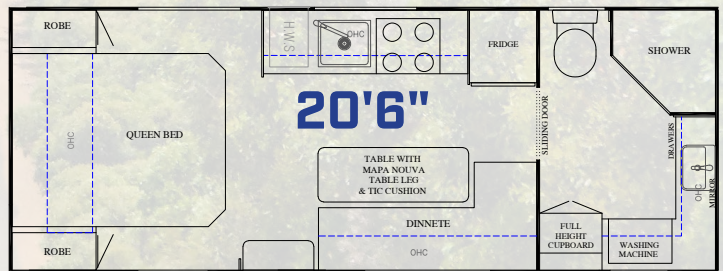

Plumbing Features

- 2 x 95 Litre Fresh Water Tanks
- 1 x 95 Litre Grey Water Tank
- External Hot & Cold Shower
- 180 Litre 3 Way Fridge
- Porcelain Toilet
- 28 Litre Gas & Electric Hot Water
- Gas Bayonet Near Front Tunnel Boot
- Washing Machine – Front or Top Loader *
- Separate Water Filter Tap

COUPLES LAYOUTS

FAMILY LAYOUTS

Monument