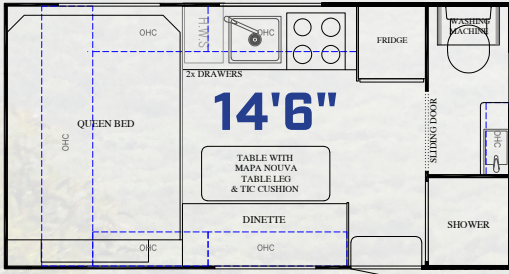

Plumbing Features

- 2 x 95 Litre Fresh Water Tanks
- 1 x 95 Litre Grey Water Tank
- External Hot & Cold Shower
- 180 Litre 3 Way Fridge
- Porcelain Toilet
- 28 Litre Gas & Electric Hot Water
- Gas Bayonet Near Front Tunnel Boot
- Washing Machine – Front or Top Loader *
- Separate Water Filter Tap

COUPLES LAYOUTS

FAMILY LAYOUTS

Monument