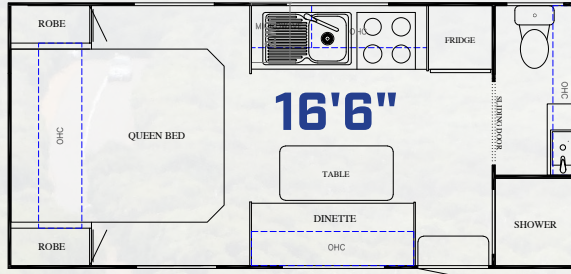

Plumbing Features

- 2 x 95 Litre Fresh Water Tanks
- 1 x 95 Litre Grey Water Tank
- External Hot & Cold Shower
- 180 Litre 3 Way Fridge
- Porcelain Toilet
- 28 Litre Gas & Electric Hot Water
- Gas Bayonet Near Front Tunnel Boot
- Washing Machine – Front or Top Loader *
- Separate Water Filter Tap

COUPLES LAYOUTS

FAMILY LAYOUTS

Monument